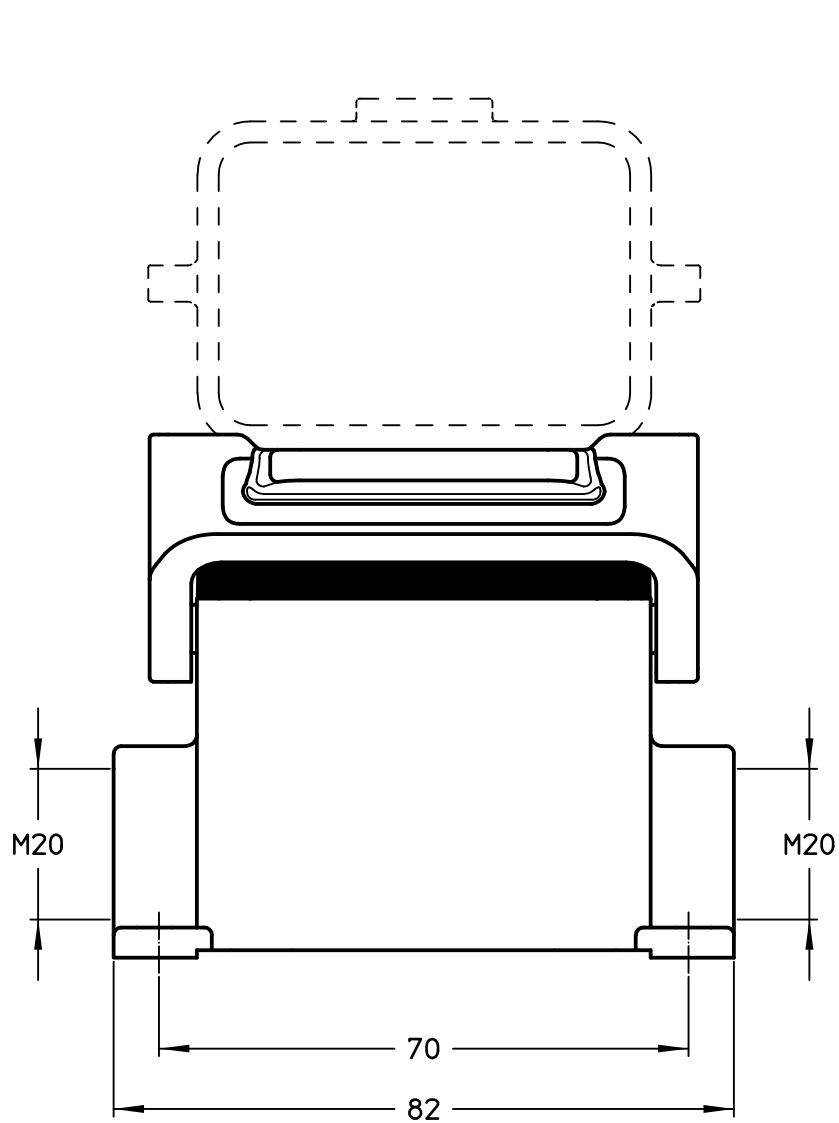

Diritti riservati All rights reserved

Dimensions
in mm

Simplified representation with dimensions without tolerance

Original Size A4

MLP 06 LS220

Date 22/02/22

surface mounting housing, size "44.27", 2x M20 side entries,

Sign. G. Renna

with 1 IL-BRID lever and cover

Scale
1:1