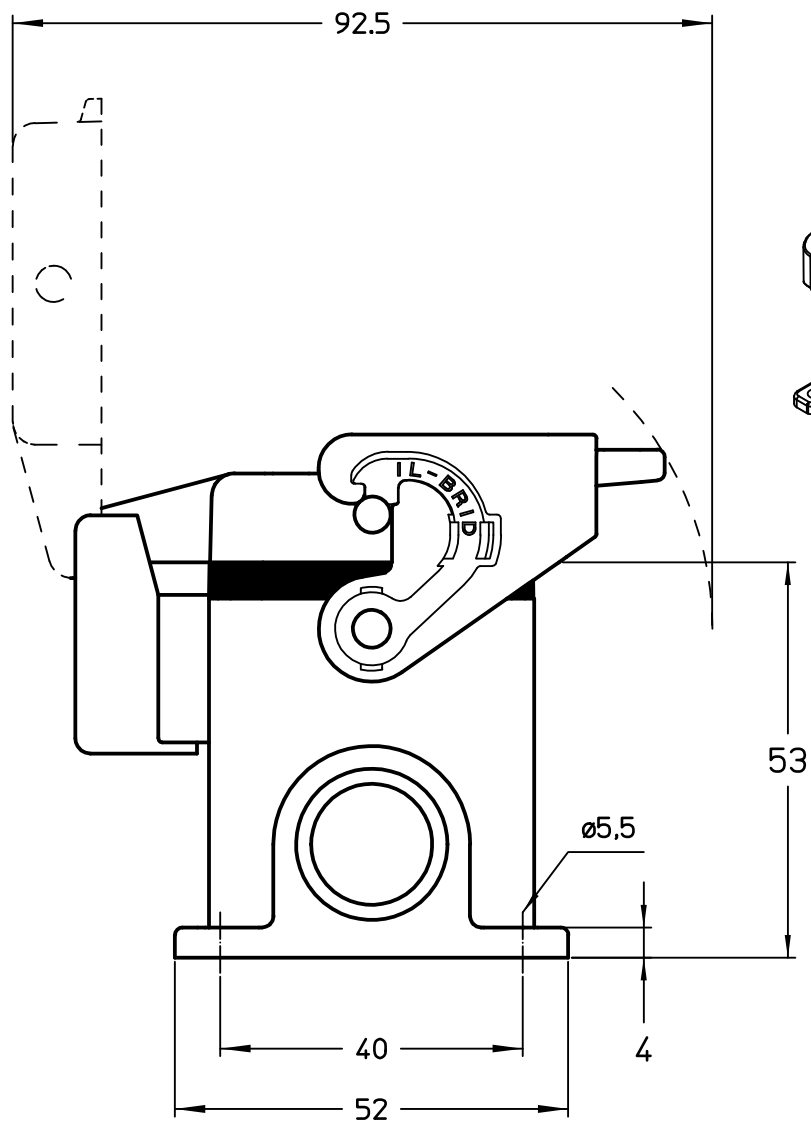

Diritti riservati All rights reserved

Dimensions
in mm

Simplified representation with dimensions without tolerance

Original Size A4

MLP 06 LS220

Date 22/02/22

surface mounting housing, size "44.27", 2x M20 side entries,

Sign. G. Renna

with 1 IL-BRID lever and cover

Scale
1:1