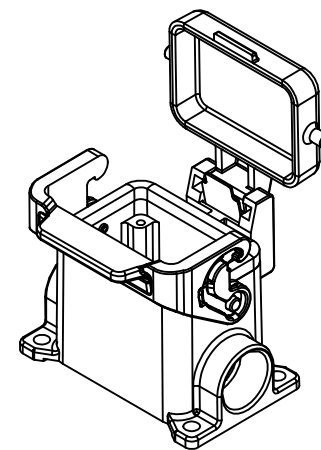

Diritti riservati All rights reserved

Dimensions
in mm

Simplified representation with dimensions without tolerance

Original Size A4

MLP 06 LS220

Date 22/02/22

surface mounting housing, size "44.27", 2x M20 side entries,

Sign. G. Renna

with 1 IL-BRID lever and cover

Scale
1:1